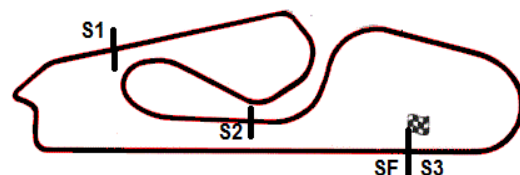

3a ETAPA CAMP. METROPOLITANO
3a ETAPA CAMP. PR - SPYDER RACE
2a ETAPA CAMP. SPRINT RACE
HORARIO _____:_____

VELOCIDADE NO ASFALTO 2013

Sorted on Best Lap time

TURISMO 5000

AUT INT RAUL BOESEL 3,765 Km

2o. TREINO LIVRE - TURISMO 5000

10/05/2013 16:10

Practice (30:00 Time) started at 16:10:55

Pos	No.	Class	Name	Laps	Best Tm	Diff In Lap		Best Speed	Patrocinio
1	17	A	EDUARDO BERLANDA	9	1:36.040		9	141,129	-
2	44	A	MARCO ANTONIO GARI	11	1:36.949	0.909	10	139,805	FAZENDA 3 MARCO
3	6	A	OSWALDO SCHEER	8	1:36.968	0.928	8	139,778	
4	92	A	MARCO AURELIO GARC	10	1:37.505	1.465	6	139,008	
5	14	A	ANDERSON ANDRADE	10	1:37.565	1.525	8	138,923	
6	71	A	JOSE CARLOS FRANZO	14	1:37.896	1.856	3	138,453	
7	11	A	ARMIN KLIEWER	9	1:37.914	1.874	4	138,428	TECHNO TRAINING
8	91	B	JOSE AGOSTINELLI NE	12	1:38.228	2.188	10	137,985	BMW TOP CAR/HOTAL TERMAS
9	8	A	MAURICIO REUTER	12	1:38.234	2.194	9	137,977	STAHL BOX/DIVIACO/DISMAFER
10	28	B	R. KLIEWER / R. kollinç	11	1:38.499	2.459	4	137,605	
11	5	B	MARCIO REUTER	4	1:38.818	2.778	4	137,161	TOP CAR/STALH BOX
12	42	B	RICHARD HEIDRICH	7	1:46.006	9.966	4	127,861