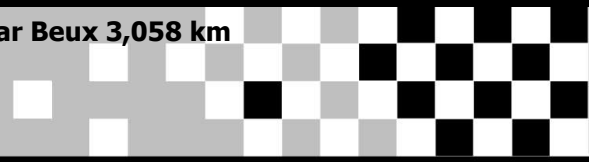

**2a ETAPA SUPERBIKE BRASIL 2025**

SBK LIGHT 1000cc / SBK ROOKIE

Autódromo Zilmar Beux 3,058 km

Classificatório Final

Pos	No.	Name	Equipe	Moto	Class	Sub Class all BestTm	Diff	Gap	In Session
1	147	Rene Ferreira	MOTO3 RACING TEAM	BMW S1000 - RR	MASTER	<b>1:09.748</b>			Super Pole - SBK
2	329	Edu Moura	JD 43 HPA RACING	BMW S1000 - RR	LIGHT	<b>1:10.944</b>	1.196	0.435	Super Pole - SBK
3	139	David Pianez	DEZERÓ RACING	Kawasaki Ninja ZX-10R	LIGHT	<b>1:11.241</b>	1.493	0.297	Super Pole - SBK
4	78	Cleiton Hendges	299 MOTOS RACING	BMW S1000 - RR	LIGHT	<b>1:11.371</b>	1.623	0.130	Super Pole - SBK
5	875	Marcio Pacheco	BMW MOTORRAD SUPERBIK	BMW S1000 - RR	MASTER	<b>1:13.788</b>	4.040	1.737	Super Pole - SBK
6	12	Adilson Sele12	FP 95 / MÁGICO RACING	Kawasaki Ninja ZX-10R	MASTER	<b>1:18.412</b>	8.664	0.935	Super Pole - SBK
7	163	Mateus Reis	DEZERÓ RACING	Suzuki GSXR 1000R	LIGHT	<b>1:21.858</b>	12.110	3.137	Super Pole - SBK
8	92	Bruno Alves	MOTO3 RACING TEAM	BMW S1000 - RR	LIGHT				Super Pole - SBK
9	251	Tiago Binkowski	BMW MOTORRAD SUPERBIK	BMW S1000 - RR	LIGHT				Super Pole - SBK
10	95	Fabio Pitta	FP 95 / MÁGICO RACING	BMW S1000 - RR	MASTER				Super Pole - SBK
11	164	Cleverson Oliveira	BMW MOTORRAD	BMW S1000 - RR	LIGHT	<b>1:10.509</b>	0.761	0.761	Classif
12	45	Nelson Mágico	Mágico Racing	Ducati Panigale V4S	MASTER	<b>1:11.535</b>	1.787	0.164	Classif
13	9	Adriano Bueno	BMW MOTORRAD	BMW S1000 - RR	ROOKIE	<b>1:12.051</b>	2.303	0.516	Classif
14	33	Richard Abdias	Dezero Racing	BMW S1000-RR	ROOKIE	<b>1:17.477</b>	7.729	3.689	Classif
15	911	Leandro Rad	Freestylemotors/ Rad Racing	Kawasaki Ninja ZX-10R	LIGHT	<b>1:18.721</b>	8.973	0.309	Classif