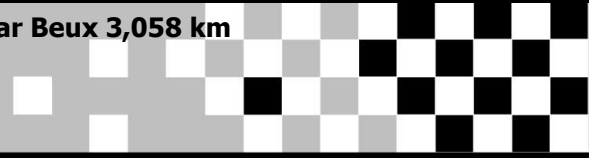

**7a ETAPA SUPERBIKE BRASIL 2024**

MOTOSCHOOL A  
CONSOLIDADO

Autódromo Zilmar Beux 3,058 km

Pos	No.	Name	Equipe	Moto	Class	Sub Class	all BestTm	Diff	Gap	In Sessio
1	91	Tom Costa	Quick Motors	Kawasaki Ninja 400	400cc		1:17.572			6a SESSÃO - C