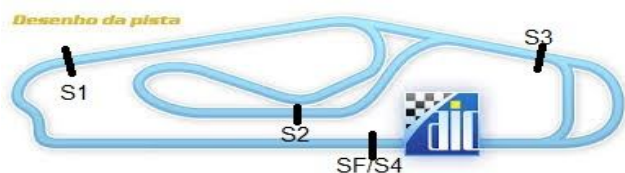

HORARIO____:____

500 Milhas de Motovelocidade

Sorted on Best Lap time

500 Milhas

Aut Raul Boelsel 3,695 km

1o. Treino Classificatório - 500 Milhas

28/02/2015 13:20

Qualifying (1:15:00 Time) started at 13:23:08

Pos	No.	Name	Class	Laps	Best Tm	Diff	Gap 1 Lap	S1 Best	S2 Best	S3 Best	S4 Best	
1	5	PRT BARDAHL	SBK	13	1:22.964			13	20.824	33.939	11.519	16.625
2	50	DRT COMPETITION	SBK	19	1:23.301	0.337	0.337	19	20.993	33.891	11.623	16.794
3	84	JC RACING	SBK	38	1:23.546	0.582	0.245	4	20.976	34.177	11.605	16.788
4	7	MGBIKES YAMAHA RACING	SSP	38	1:26.139	3.175	2.593	25	21.710	35.261	11.549	17.328
5	17	TECFIL RACING TEAM	SSP	34	1:26.878	3.914	0.739	14	22.007	35.417	11.718	17.613
6	86	PRO RACING TEAM	SBK	36	1:27.085	4.121	0.207	19	22.008	35.750	11.770	17.107
7	79	RF RACING/TOM MOTOS	SSP	18	1:27.536	4.572	0.451	4	22.043	35.774	11.922	17.572
8	21	MOTORS COMPANY	FL	16	1:28.190	5.226	0.654	7	21.898	36.101	12.086	17.536
9	16	ZANGROSSI RACING	SBK	37	1:28.579	5.615	0.389	10	22.305	36.086	12.104	17.630
10	9	MOTORS COMPANY	FL	19	1:30.635	7.671	2.056	9	22.979	36.809	12.170	18.426
11	22	TRIPLE TRIUMPH By PASCHOALIN	SSP	39	1:30.692	7.728	0.057	28	22.947	36.777	12.087	18.014
12	51	JC RACING	SSP	13	1:31.387	8.423	0.695	3	23.122	37.635	12.176	18.368
13	13	TECFIL RACING TEAM	SSP	38	1:34.381	11.417	2.994	26	23.726	38.459	12.654	19.154
14	88	NOBS RACING	SSP	26	1:35.196	12.232	0.815	25	23.917	38.683	12.975	19.114
15	11	MOTORS COMPANY	FL	34	1:46.055	23.091	10.859	15	27.096	42.979	13.392	20.854