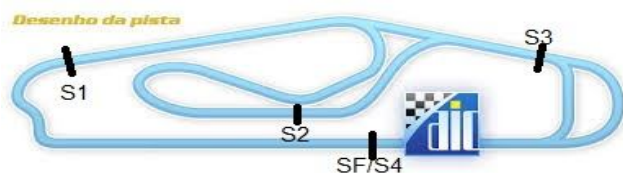

HORARIO____:____