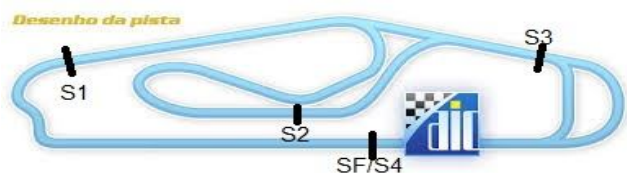

HORARIO____:____

500 Milhas de Motovelocidade

100 Milhas	Aut Raul Boelsel 3,695 km
PROVA - 100 Milhas	01/03/2015 10:10
Race (43 Laps)	

POLE POSITION

1	43 RF RACING 1:39.801	1
2	45 WR EXHAUST RACER 1:42.228	2
3	11 WR RACING/SUZUKI SBK 1:42.290	3
4	17 TECFIL RACING TEAM RJ 1:42.970	4
5	28 TECFIL RACING TEAM RJ 1:43.156	5
6	77 DUDA RACING TEAM/HARAS#77 1:43.334	6
7	21 DUDA RACING TEAM 1:43.589	7
8	53 PODIUM RACING / ARTHUR RACING 1:44.218	8
9	72 PRT PLAYSTATION 1:44.223	9
10	3 CONEXÃO COMPETIÇÕES 1:44.589	10