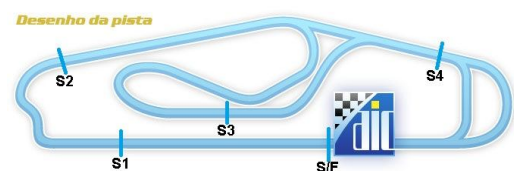

6o FESTIVAL DE MARCAS / TURISMO 1600
 8a ETAPA METROPOLITANO
 8a ETAPA SPRINT RACE
 9a/10a ETAPA FORMULA 1600 PAULISTA

HORARIO ____:____

VELOCIDADE NO ASFALTO 2014

Sorted on Best Lap time

FORMULA 1600

AUT INT RAUL BOESEL 3,695 km

1o TREINO LIVRE FORMULA

05/12/2014 10:15

Practice (30:00 Time) started at 10:16:03

Pos	No.	Name	Class	Modelc	Nat	Laps	Best Tm	Diff	n Lap	S1 Best	S2 Best	S3 Best	S4 Best	S5 Best
1	1					11	1:40.173		11	9.497	16.384	41.682	12.634	19.962
2	71					9	1:41.059	0.886	9	9.366	16.648	42.358	12.358	20.067
3	88					3	1:46.401	6.228	3	9.386	17.964	43.979	13.861	21.211
4	67					7	1:48.887	8.714	7	9.479	18.072	45.722	14.113	21.356
5	22					4	1:54.456	14.283	4	9.726	18.976	46.719	15.499	22.483