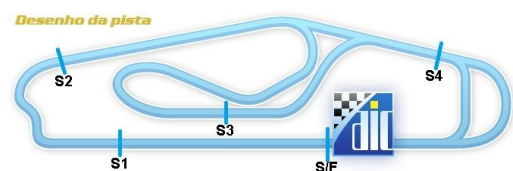

6o FESTIVAL DE MARCAS / TURISMO 1600
 8a ETAPA METROPOLITANO
 8a ETAPA SPRINT RACE
 9a/10a ETAPA FORMULA 1600 PAULISTA

HORARIO ____:____

VELOCIDADE NO ASFALTO 2014

Sorted on Best Lap time

SPRINT RACE

AUT INT RAUL BOESEL 3,695 km

2o TREINO LIVRE SPRINT RACE

05/12/2014 15:00

Practice (40:00 Time) started at 15:01:56

Pos	No.	Name	Class	Modelo	Nat	Laps	Best Tm	Diff	n Lap	S1 Best	S2 Best	S3 Best	S4 Best	S5 Best
1	4					3	1:33.085		3	8.418	15.407	38.339	11.783	18.865
2	14					3	1:34.967	1.882	3	8.496	15.870	39.095	12.221	19.226
3	8					4	1:35.036	1.951	4	8.356	15.989	39.193	11.978	19.375
4	10					5	1:37.031	3.946	3	8.835	15.900	40.202	11.977	20.043
5	94					8	1:37.518	4.433	8	8.511	16.287	40.190	12.407	19.654
6	55					2	1:37.706	4.621	2	8.773	16.858	40.218	12.219	19.638
7	7					2	1:38.288	5.203	2	8.409	16.567	40.263	12.581	19.660
8	15					2	1:39.440	6.355	2	8.596	17.127	40.620	12.625	19.754
9	16					15	1:43.694	10.609	14	8.833	18.164	42.508	14.149	20.040
10	79					1	1:46.108	13.023	1	8.308	15.923	38.942	12.555	19.262
11	96	GABRIEL BECHTOLD				2	2:16.697	43.612	1	8.886	20.576	45.046	13.569	21.046
12	77								0	12.040	18.687	42.159	13.512	
13	1								0	14.095	31.265	59.687	20.380	