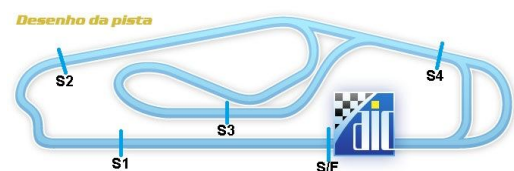

6o FESTIVAL DE MARCAS / TURISMO 1600  
 8a ETAPA METROPOLITANO  
 8a ETAPA SPRINT RACE  
 9a/10a ETAPA FORMULA 1600 PAULISTA

HORARIO \_\_\_\_:\_\_\_\_

**VELOCIDADE NO ASFALTO 2014**

Sorted on Best Lap time

**SPRINT RACE**

AUT INT RAUL BOESEL 3,695 km

**1o TREINO LIVRE SPRINT RACE**

05/12/2014 09:30

Practice (40:00 Time) started at 9:31:15

| Pos | No. | Name | Class | Model | Nat | Laps | Best Tm  | Diff   | n Lap | S1 Best | S2 Best | S3 Best | S4 Best | S5 Best |
|-----|-----|------|-------|-------|-----|------|----------|--------|-------|---------|---------|---------|---------|---------|
| 1   | 10  |      |       |       |     | 8    | 1:34.933 |        | 8     | 8.769   | 15.599  | 39.216  | 11.887  | 19.418  |
| 2   | 96  |      |       |       |     | 7    | 1:37.521 | 2.588  | 3     | 8.790   | 16.307  | 39.815  | 12.554  | 19.522  |
| 3   | 79  |      |       |       |     | 3    | 1:40.788 | 5.855  | 3     | 8.505   | 16.919  | 41.877  | 12.630  | 20.173  |
| 4   | 55  |      |       |       |     | 2    | 1:41.093 | 6.160  | 2     | 8.714   | 16.755  | 42.256  | 13.166  | 20.202  |
| 5   | 16  |      |       |       |     | 10   | 1:43.854 | 8.921  | 10    | 8.712   | 17.494  | 41.623  | 14.147  | 19.876  |
| 6   | 8   |      |       |       |     | 2    | 1:46.635 | 11.702 | 2     | 9.832   | 17.819  | 42.227  | 13.031  | 22.689  |