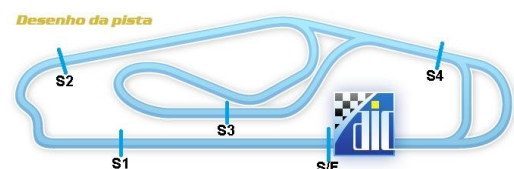

5a ETAPA METROPOLITANO
 5a ETAPA SPRINTER RACE
 5a ETAPA SPYDER RACE

VELOCIDADE NO ASFALTO 2014

Sorted on Laps

SPYDER RACE

AUT INT RAUL BOESEL 3,765 km

PROVA - SPYDER RACE

24/08/2014 13:05

Race (45:00 Time) started at 13:25:10

Pos	No.	Class	Name	Laps	Total Tm	Diff	Best Tm	In Lap	S1 Best	S2 Best	S3 Best	S4 Best	S5 Best
1	7		CLAUDIO RAMOS	28	46:42.080		1:35.006	18	7.813	16.073	39.748	11.857	18.509
2	78		LEONARDO YOSHII	28	46:43.998	1.918	1:34.748	10	7.842	16.071	39.745	11.763	18.588
3	33		VINICIUS PALMA	28	47:06.807	24.727	1:34.492	9	7.744	16.254	39.759	11.759	18.565
4	26		LUCIANO BORGHESI	28	47:18.821	36.741	1:36.116	25	7.803	16.593	40.084	12.291	18.904
5	4		VALDECIR BARBOSA	28	48:03.758	1:21.678	1:36.775	20	7.901	16.502	40.365	12.266	19.077
6	56		RICHARD CAMPOS	27	47:19.075	1 Lap	1:34.183	19	7.730	16.205	39.801	11.688	18.426
7	77		TINOCO SOARES	26	47:03.535	2 Laps	1:44.412	20	8.159	17.894	43.199	13.815	20.921
8	73		PAULO TORTATO	17	29:08.998	11 Laps	1:35.815	17	7.960	16.264	40.160	11.911	18.599
9	3		MARIO MARCONDES	17	29:09.311	11 Laps	1:34.745	7	7.853	16.082	39.653	11.843	18.538
10	86		JULIANO R. PIRES	15	25:57.593	13 Laps	1:34.796	2	7.814	16.002	39.875	12.124	18.580