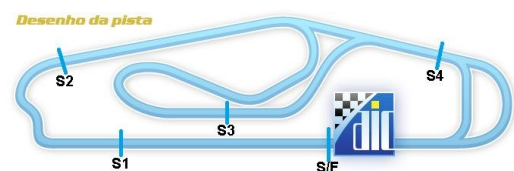

5a ETAPA METROPOLITANO
 5a ETAPA SPRINTER RACE
 5a ETAPA SPYDER RACE

VELOCIDADE NO ASFALTO 2014

Sorted on Best Lap time

SPYDER RACE

AUT INT RAUL BOESEL 3,765 km

TOMADA DE TEMPO - SPYDER RACE

24/08/2014 09:20

Qualifying (15:00 Time) started at 9:21:49

Pos	No.	Class Name	Laps	Best Tm	Diff In Lap		S1 Best	S2 Best	S3 Best	S4 Best	S5 Best
1	3	MARIO MARCONDES	9	1:33.794		9	8.109	16.028	39.209	11.703	18.517
2	33	VINICIUS PALMA	10	1:34.049	0.255	8	7.923	16.222	39.368	11.683	18.710
3	78	LEONARDO YOSHII	10	1:34.211	0.417	10	8.264	16.055	39.388	11.506	18.713
4	56	RICHARD CAMPOS	9	1:34.226	0.432	8	8.096	16.226	39.607	11.497	18.556
5	86	JULIANO R. PIRES	9	1:34.396	0.602	8	8.116	15.935	39.396	11.968	18.845
6	7	CLAUDIO RAMOS	9	1:34.739	0.945	6	8.141	16.003	39.344	11.716	18.796
7	4	VALDECIR BARBOSA	9	1:38.036	4.242	9	8.164	16.492	40.752	12.400	19.543
8	73	PAULO TORTATO	8	1:39.531	5.737	3	8.250	16.614	40.173	12.221	19.304
9	77	TINOCO SOARES	8	1:47.810	14.016	8	8.442	18.621	44.686	14.091	21.562