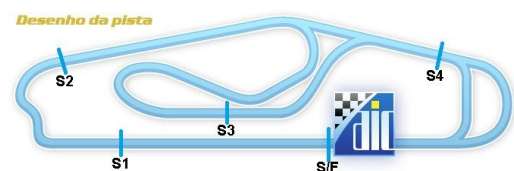

5a ETAPA METROPOLITANO
 5a ETAPA SPRINTER RACE
 5a ETAPA SPYDER RACE

VELOCIDADE NO ASFALTO 2014

Sorted on Best Lap time

TURISMO 5000

AUT INT RAUL BOESEL 3,765 km

TOMADA DE TEMPO - TURISMO 5000

23/08/2014 15:55

Qualifying (15:00 Time) started at 16:02:40

Pos	No.	Class	Name	Laps	Best Tm	Diff In Lap	S1 Best	S2 Best	S3 Best	S4 Best	S5 Best	
1	42	A	RICHARD A. HEIDRICH	9	1:34.776		7.307	16.588	39.589	11.861	18.842	
2	44	A	MARCO ANTONIO GARCIA	8	1:34.855	0.079	6	7.428	16.741	39.551	11.828	18.912
3	8	A	MAURICIO REUTER	9	1:35.112	0.336	6	7.466	16.741	39.884	11.914	19.011
4	11	A	ARMIN KLIEWER	8	1:35.454	0.678	4	7.465	16.808	40.007	11.851	19.072
5	92	A	MARCO AURELIO GARCIA	8	1:35.476	0.700	5	7.349	16.843	39.775	12.082	19.185
6	12	A	ODAIR S. DA COSTA JR	9	1:35.647	0.871	2	7.314	17.125	39.986	11.907	19.022
7	14	A	ANDERSON ANDRADE	9	1:36.063	1.287	6	7.381	16.909	40.076	12.185	19.182
8	28	A	RUBENS KLIEWER	9	1:36.940	2.164	3	7.504	17.163	40.621	12.031	19.197
9	5	A	RAFAEL KLIEWER	9	1:37.802	3.026	4	7.473	17.173	41.188	12.165	19.487