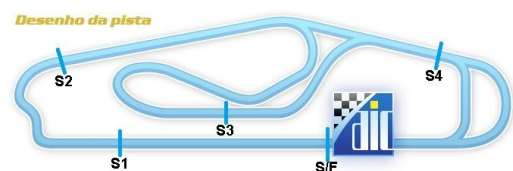

5a ETAPA CAMP METROPOLITANO

5a ETAPA SPRINT RACE

VELOCIDADE NO ASFALTO 2014

Sorted on Best Lap time

SPRINT RACE

AUT INT RAUL BOESEL 3,765 km

2o TREINO LIVRE - SPRINT RACE

22/08/2014 15:51

Practice started at 16:02:33

Pos	No.	Class Name	Laps	Best Tm	Diff In Lap	S1 Best	S2 Best	S3 Best	S4 Best	S5 Best
1	16		3	1:31.809		7.723	15.774	38.324	11.725	18.263
2	94		3	1:32.218	0.409	7.888	15.768	38.386	11.652	18.495
3	4		13	1:34.085	2.276	7.674	16.175	38.758	11.814	18.811
4	10		10	1:34.229	2.420	7.818	15.893	39.094	12.089	19.173
5	39		12	1:35.246	3.437	7.801	16.605	39.387	12.002	19.114
6	96		13	1:36.125	4.316	7.798	16.666	39.670	12.283	19.254
7	8		7	1:37.891	6.082	7.870	17.623	40.289	12.825	19.284
8	79		3	1:40.866	9.057	8.027	16.973	39.974	12.701	19.467
9	73		6	1:41.984	10.175	7.973	17.555	40.755	12.823	19.564
10	14		2	1:44.684	12.875	8.258	16.959	40.356	12.910	19.265
11	15		2	1:48.323	16.514	7.812	17.033	40.721	14.183	20.523
12	27		1	1:55.604	23.795	8.221	18.305	40.961	14.540	21.242
13	77					12.701	20.528	45.301	15.783	
14	7					12.176	18.000	41.617	12.997	