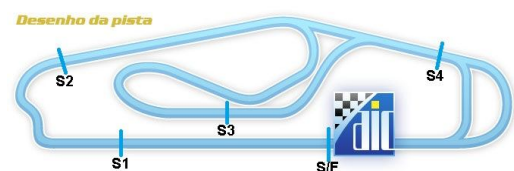

5a ETAPA CAMP METROPOLITANO

5a ETAPA SPRINT RACE

VELOCIDADE NO ASFALTO 2014

Sorted on Best Lap time

SPRINT RACE

AUT INT RAUL BOESEL 3,765 km

1o TREINO LIVRE - SPRINT RACE

22/08/2014 10:06

Practice (40:00 Time) started at 10:10:00

Pos	No.	Class Name	Laps	Best Tm	Diff In Lap	S1 Best	S2 Best	S3 Best	S4 Best	S5 Best
1	39		4	1:30.722						
2	44		3	1:32.160	1.438					
3	10		4	1:36.121	5.399					
4	4		3	1:37.288	6.566					
5	96		1	1:39.354	8.632					
6	77		6	1:42.632	11.910					
7	27		3	1:44.955	14.233					