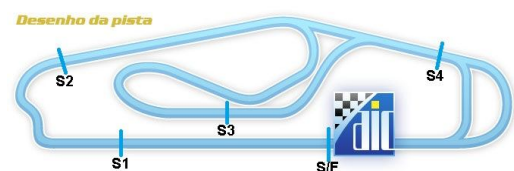

## 5a ETAPA SPRINT RACE

VELOCIDADE NO ASFALTO 2014

Sorted on Best Lap time

TURISMO

AUT INT RAUL BOESEL 3,765 km

1o TREINO LIVRE - TURISMO

22/08/2014 08:00

Practice (30:00 Time) started at 8:03:35