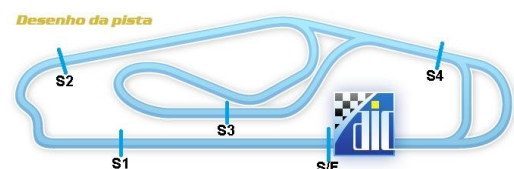

5a ETAPA METROPOLITANO
 5a ETAPA SPRINTER RACE
 5a ETAPA SPYDER RACE

VELOCIDADE NO ASFALTO 2014

Sorted on Laps

MARCAS

AUT INT RAUL BOESEL 3,765 km

2a PROVA - MARCAS

24/08/2014 14:10

Race (30:00 and 2 Laps) started at 14:30:17