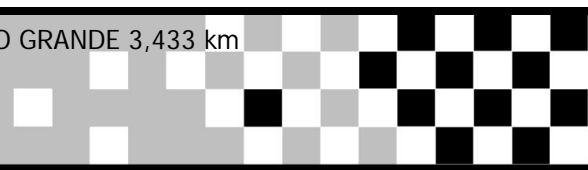

CAMPEONATO BRASILEIRO DE MOTOVELOCIDADE

GP LIGHT/MASTER

AUT INTERNACIONAL CAMPO GRANDE 3,433 km

Q1/Q2

Pos	No.	Class	Name	Overall Best Time	In Session	Equipe	Marca
1	88	L	Henrique Castro	1:29.625	Q2	BSB MOTOR RACING	KAWASAKI
2	30	L	Renato Andreghetto	1:30.675	Q2	PETRONAS EUROBIKE SBK TEAM	BMW
3	44	L	André Paiato	1:32.823	Q2	ALEX BARROS RACING	BMW
4	12	L	Davi Costa	1:34.110	Q2	JC RACING TEAM	KAWASAKI
5	96	L	Alen Modesto	1:34.293	Q2	ACLAT RACING	KAWASAKI
6	7	M	Victor Braga	1:36.220	Q2	SBK BRASIL	KAWASAKI
7	13	L	André Escomparim	1:36.495	Q2	MOTONIL MOTORS	KAWASAKI
8	55	M	Egon Kothy	1:37.302	Q2	GP RIO	KAWASAKI
9	3	M	Sidnei Scigliano	1:37.526	Q2	MOTRIX SCIGLIANO RACING	KAWASAKI
10	50	L	Leonardo Moreno	1:38.279	Q2	PAULINHO SUPERBIKES	BMW
11	22	L	Pedro Barata	1:38.462	Q2	CENTER MOTO RACING TEAM	KAWASAKI
12	23	L	Fernando Santos	1:38.680	Q2	ACLAT RACING	KAWASAKI
13	18	L	Leo de Oliveira	1:38.873	Q2	GRINJETS SBK RACING	KAWASAKI
14	15	L	Fabinho Adas	1:46.807	Q2	PAULINHO SUPERBIKES	BMW
15	69	L	Paulinho Kamba	1:35.724	Q1	HPN RACING TEAM	KAWASAKI
16	99	L	Edson Luiz	1:39.152	Q1	MAMUTE RACING	BMW
17	31	L	Rodrigo Araujo do Vale	1:39.680	Q1	GP RIO	SUZUKI
18	65	L	Carlos Barcelos	1:40.828	Q1	CARLOS BARCELOS	KAWASAKI
19	97	L	Waguinho Duarte	1:41.024	Q1	ALEX BARROS RACING	BMW
20	60	M	Levy Lopes	1:45.719	Q1	GP RIO	KAWASAKI
21	74	L	Sérgio Prates	1:47.787	Q1	JC RACING TEAM	KAWASAKI