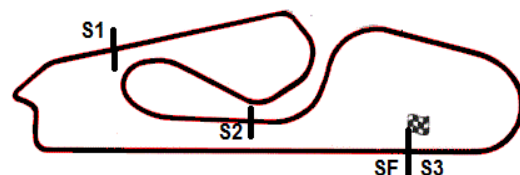

3a ETAPA CAMP. METROPOLITANO
3a ETAPA CAMP. PR - SPYDER RACE
2a ETAPA CAMP. SPRINT RACE
HORARIO _____:_____