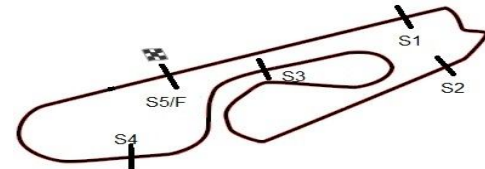

10ª ETAPA SUPERBIKE SERIES BRASIL - 2013

06, 07 e 08 de Dezembro – Pinhais (Curitiba) - PR

SUPERBIKE SERIES BRASIL 10a ETAPA

Sorted on Best Lap time

SuperBike Light

AIC - RAUL BOESEL - PR 3,765 km

WARM UP - SBK LIGHT