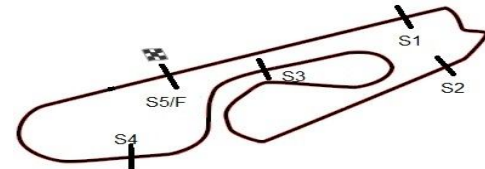

10ª ETAPA SUPERBIKE SERIES BRASIL - 2013

06, 07 e 08 de Dezembro – Pinhais (Curitiba) - PR

SUPERBIKE SERIES BRASIL 10a ETAPA

Sorted on Best Lap time

SBK PRO / PRO AM

AIC - RAUL BOESEL - PR 3,765 km

1o TREINO LIVRE- SBK PRO / PRO AM

06/12/2013 10:00

Practice started at 10:17:08

Pos	No.	Name	Class	Model	Laps	Best Tm	Diff	Lap	Best Speed	Equipe
1	177	MARCELO SKAF	PA	Kawasaki ZX-10R	14	1:34.640		10	143,216	MotoSchool Racing Team
2	190	JEFERSON VALEZIN	PPP	BMW S1000RR	4	1:34.976	0.336	4	142,710	
3	6	JOSE AGUILAR	PA	BMW S1000RR	13	1:36.597	1.957	13	140,315	SBK BRASIL
4	62	BETO VAN CLEEF	PA	Kawasaki ZX-10R	5	1:37.419	2.779	5	139,131	ELF/MONSTER ENERGY/KAWASAKI
5	7	DARCI C. ANADÃO	PPP		13	1:38.796	4.156	13	137,192	
6	69	RICARDO FOX	PE	MV Agusta F4	7	1:45.439	10.799	5	128,548	MOTOR E CIA RACING TEAM
7	64	DANILO ANDRIC	P	BMW S1000RR	4	1:46.437	11.797	4	127,343	ANDRIC MOTORCYCLE
8	113	JOAO SOBREIRA	PA	BMW S1000RR	8	1:54.751	20.111	4	118,117	ANDRIC MOTORCYCLE
9	5	MAURO THOMASSINI	P	Honda CBR 1000RR	3	1:56.067	21.427	3	116,777	Motom
10	2	ELSON TENEBRA	PM	Kawasaki ZX-10R	6	2:03.806	29.166	6	109,478	K10
11	61	TIAGO PAVANELLI	PA	Kawasaki ZX-10R	2	2:45.961	1:11.321	2	81,670	BIKES WASH RACING
12	34	BRUNO CORANO	P	Kawasaki ZX-10R				0	-	ELF/MONSTER ENERGY/KAWASAKI
13	96	ALEN MODESTO	PA	Kawasaki ZX-10R				0	-	Aclat Racing