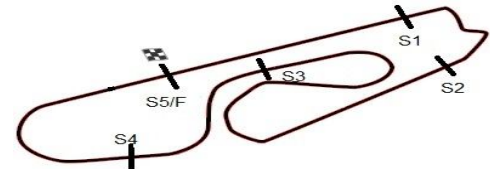

10ª ETAPA SUPERBIKE SERIES BRASIL - 2013

06, 07 e 08 de Dezembro – Pinhais (Curitiba) - PR

SUPERBIKE SERIES BRASIL 10a ETAPA

Sorted on Best Lap time

SBK PRO / PRO AM

AIC - RAUL BOESEL - PR 3,765 km

2o TREINO CLASSIFICATORIO - SBK PRO / PRO AM

07/12/2013 12:30

Qualifying started at 12:31:14

Pos	No.	Name	Class	Model	Laps	Best Tm	Diff	Lap	Best Speed	Equipe
1	62	BETO VAN CLEEF	PA	Kawasaki ZX-10R	6	1:32.707		4	146,203	ELF/MONSTER ENERGY/KAWASAKI
2	96	ALEN MODESTO	PA	Kawasaki ZX-10R	11	1:32.780	0.073	7	146,088	Aclat Racing
3	36	MAICO TEIXEIRA	P	Honda CBR 1000RR	11	1:33.457	0.750	8	145,029	EQUIPE HONDA MOBIL
4	51	JOSE LUIZ CACHORRAO	P	Honda CBR 1000RR	13	1:33.939	1.232	11	144,285	EQUIPE HONDA MOBIL
5	34	BRUNO CORANO	P	Kawasaki ZX-10R	11	1:35.356	2.649	11	142,141	ELF/MONSTER ENERGY/KAWASAKI
6	136	LEANDRO MERCADO	P	Ducati 1199 Panigale R	4	1:35.437	2.730	4	142,020	TEAM SBK DUCATI PERFECT MOTO
7	23	FERNANDO SILVA	PA	Kawasaki ZX-10R	11	1:37.264	4.557	11	139,353	Aclat Racing
8	190	JEFERSON VALEZIN	SBK	BMW S1000RR	3	1:46.557	13.850	3	127,200	
9	6	JOSE AGUILAR	PA	BMW S1000RR	13	1:46.925	14.218	13	126,762	SBK BRASIL
10	2	ELSON TENEBRA	PM	Kawasaki ZX-10R	1	2:35.002	1:02.295	1	87,444	ROTA K
11	113	JOAO SOBREIRA	PA	Kawasaki ZX-10R				0	-	ANDRIC MOTORCYCLE
12	78	SERGIO A. AGOSTIN	SBK	Yamaha R1				0	-	