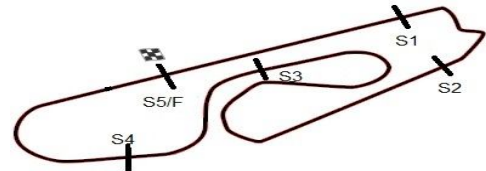

10ª ETAPA SUPERBIKE SERIES BRASIL - 2013

06, 07 e 08 de Dezembro – Pinhais (Curitiba) - PR

SUPERBIKE SERIES BRASIL 10a ETAPA

600cc SuperSport

AIC - RAUL BOESEL - PR 3,765 km

1o E 2o CLASSIFICATORIO

Pos	No.	Class	Name	Total BestTm	Diff	Model	Equipe
1	43	SUPSF	Ademilson Peixer	1:25.070		Kawasaki ZX-6R	Moto 3
2	777	P	Douglas Figueiredo	1:25.148	0.078	Honda CBR 600RR	Bordsak
3	3	P	Luiz Cerciari	1:26.299	1.229	Yamaha R6	Cerciari Racing School
4	34	SUPSF	Joelsu da Silva	1:26.378	1.308	Kawasaki ZX-6R	
5	127	SUPSF	Bernardo Kochen	1:26.572	1.502	Kawasaki ZX-6R	
6	92	P	Matheus Oliveira	1:26.794	1.724	Kawasaki ZX-6R	Motom
7	22	P	Alex Schultz	1:27.092	2.022	Kawasaki ZX-6R	Schultz Racing Team
8	19	PA	Douglas Pecoraro	1:28.050	2.980	Kawasaki ZX-6R	Bikes Wash Racing
9	88	P	Sabrina Paiuta	1:28.059	2.989	Kawasaki ZX-6R	ELF Monster Energy Kawasaki Supr
10	23	P	Ives Moraes	1:28.382	3.312	Triumph Daytona 675	Motom
11	10	PA	Antonio Carlos Franzen	1:28.755	3.685	Honda CBR 600RR	Fast Brothers Team
12	65	SUPSF	Wadih Nagib Nassar	1:28.979	3.909		
13	67	P	Marcos Senra	1:29.364	4.294	Yamaha R6	Racing 360
14	75	PA	Fabricio de Castro	1:29.622	4.552	Honda CBR 600RR	BH Racing
15	83	PA	Christian Cerciari	1:30.265	5.195	Yamaha R6	Cerciari Racing School
16	25	PA	Vitor Reis	1:30.421	5.351	Honda CBR 600RR	Procomps Racing Team
17	37	PA	Juninho Garcia	1:30.928	5.858	Honda CBR 600RR	Motor e Cia Racing Team
18	98	PA	Daniel Silingardi Lopes	1:31.226	6.156	Kawasaki ZX-6R	Serra Racing
19	53	PA	Fabricio Kava	1:32.362	7.292	Honda CBR 600RR	
20	16	P	Herbão Zangrossi	1:32.967	7.897	Honda CBR 600RR	Tuba Racing Team
21	85	PA	Gustavo Henrique Pena	1:33.084	8.014	Kawasaki ZX-6R	Paulinho SBK
22	84	PA	Rafael Jubram	1:34.574	9.504	Kawasaki ZX-6R	Amigos Racing Team
23	82	PA	Gerson Campos	1:34.690	9.620	Kawasaki ZX-6R	Cabeça RT
24	42	PA	Victor Villaverde	1:35.066	9.996	Kawasaki ZX-6R	Cerciari Racing School
25	8	P	Ricardo Bruniera "Pitty"	1:35.276	10.206	Kawasaki ZX-6R	111 Racing Team
26	50	SUPSF	Antonio E. Bortolucci	1:35.822	10.752	Honda CBR 600RR	
27	13	P	Gabriel Peralta	1:36.054	10.984	Kawasaki ZX-6R	Schultz Racing Team
28	74	PA	Marcelo Dias	1:36.679	11.609	Honda CBR 600RR	Aclat Racing
29	29	PA	Denilson Sardá	1:36.932	11.862	Honda CBR 600RR	
30	31	PA	Mauricio Protta	1:38.508	13.438	Honda CBR 600RR	Alto grio Racing
31	999	PA	Marcos Fortunato	1:39.478	14.408	Honda CBR 600 Hornet	Sport Plus Racing
32	26	PA	Carlos Pereira	1:42.412	17.342	Triumph Daytona 675	Amigos Racing Team
33	33	PA	Ricardo Barlette	1:46.537	21.467	Yamaha R6	Madera Performance Racing
34	444	PA	André Filho	1:47.867	22.797	Honda CBR600F	MotoSchool Racing Team
35	58	SUPSF	Antonio Soares	1:49.579	24.509	Honda CBR 600RR	
36	27	PA	Sidney Fernandes	2:01.549	36.479	Honda CBR600F	MotoSchool Racing Team