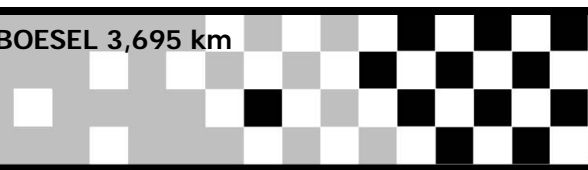

## 8a ETAPA SUPERBIKE BRASIL 2019

SBK EVO/EVO 1000/SBK LIGHT/M/EVOM/SSTOCK

AIC - RAUL BOESEL 3,695 km

FINAL CLASSIFICATORIO

Pos	No.	Class	Name	all BestTm	Diff	Gap	In Session	MOTO	Equipe
1	93	EVO1000	Andre Verissimo	1:22.473			SUPER POLE	Kawasaki Ninja ZX-10R	Paulinho SuperBikes
2	37	EVO1000	Marcio Bortolini	1:22.955	0.482	0.482	SUPER POLE	BMW S1000RR	TecFil Racing Team
3	177	EVO	Marcelo Skaf	1:23.165	0.692	0.210	SUPER POLE	Kawasaki Ninja ZX-10R	Racer X Malibu Team
4	515	STK1000	Osvaldo "Duende"	1:23.248	0.775	0.083	SUPER POLE	BMW S1000RR	Duende Racing
5	186	EVO1000	Felipe Comerlatto	1:23.652	1.179	0.404	SUPER POLE	BMW S1000RR	Pro Racing Team
6	42	LIGHT	Victor Villaverde	1:24.443	1.970	0.791	SUPER POLE	BMW S1000RR	Cerciari Racing School
7	129	EVO	Fabio Pitta	1:24.603	2.130	0.160	SUPER POLE	BMW S1000RR	ELLO/Double F Racing
8	89	LIGHT	Marcio "Manow Martins"	1:25.696	3.223	1.093	SUPER POLE	Kawasaki Ninja ZX-10R	Trust Motors
9	34	EVO	Bruno Corano	1:26.321	3.848	0.136	SUPER POLE	BMW S1000RR	BMW Motorrad Motors
10	28	EVO	Pablo Flores Nunes	1:28.206	5.733	0.022	SUPER POLE	Suzuki GSX-R 1000	Motonil Motors
11	85	EVO1000	Gustavo Silveira " Gão "	1:26.116	3.643	0.420	Classif	Kawasaki Ninja ZX-10R	Motonil Motors
12	66	LIGHT	Guilherme Neto	1:26.185	3.712	0.069	Classif	BMW S1000RR	Pro Racing Team
13	125	STK1000	Jonathan "Polaco"	1:26.965	4.492	0.644	Classif	BMW S1000RR	HG Motos
14	18	STK1000	Guto Figueiredo	1:27.009	4.536	0.044	Classif	Kawasaki Ninja ZX-10R	PRT - Pitico Race Team
15	123	EVO1000	Agnaldo Schmitz "Iron Man"	1:27.105	4.632	0.096	Classif	BMW S1000RR	SBK Moto Racing
16	209	LIGHT	Marcelo Marques	1:27.154	4.681	0.049	Classif	Kawasaki Ninja ZX-10R	Duende Racing
17	26	EVO MASTER	Cristiano Nogueira	1:27.216	4.743	0.062	Classif	Kawasaki Ninja ZX-10R	MotoSchool Racing Team
18	12	LIGHT	Ramon Cruz	1:27.340	4.867	0.124	Classif	Kawasaki Ninja ZX-10R	Qatar Racing Team Br
19	25	EVO1000	Carlos Fuzza	1:28.061	5.588	0.721	Classif	Honda CBR 1000RR	Spiga Racing / MB Ra
20	76	LIGHT	Cleber Pires	1:28.184	5.711	0.123	Classif	Kawasaki Ninja ZX-10R	Tom Racing Team
21	78	STK1000	Magno Menino de Ouro	1:28.582	6.109	0.376	Classif	Kawasaki Ninja ZX-10R	PRT - Pitico Race Team
22	4	LIGHT	Tiago Crespo	1:30.499	8.026	1.917	Classif	Kawasaki Ninja ZX-10R	Qatar Racing Team Br
23	45	MASTER	Nelson "Mágico"	1:31.696	9.223	1.197	Classif	Suzuki GSX-R 1000	Os Impossiveis
24	92	MASTER	Gustavo de Sousa	1:32.085	9.612	0.389	Classif	Kawasaki Ninja ZX-10R	299 Racing Team
25	199	MASTER	Edu Aceto	1:37.734	15.261	5.649	Classif	BMW S1000RR	Zitto Motorsport
26	86	MASTER	Edson Errera	1:38.060	15.587	0.326	Classif	Kawasaki Ninja ZX-10R	Errera Racing