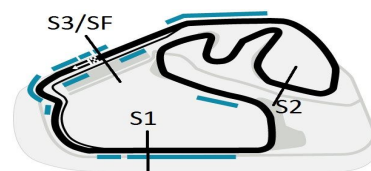

## 2a ETAPA T.E.M

Sorted on Best Lap time

TRACK DAY CARRO

Autódromo de Interlagos 4,309 km

TREINO 1

30/04/2018 16:40

Practice started at 16:40:19

Pos	No.	Class	Name	Laps	Best Tm	Diff	Gap	In Lap	Equipe
44	8		PERNA	11	2:44.421	38.914	2.396	6	
45	110			4	2:51.878	46.371	7.457	1	
46	65		CADU	3	2:53.079	47.572	1.201	1	