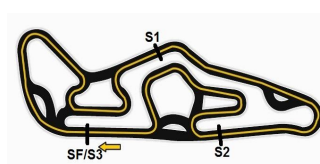

Federação Mineira de Automobilismo

TOP KART BRASIL - 2a ETAPA INTERLAGOS

Sorted on Laps

SUPER SENIOR

Kartodromo Ayrton Senna 1,150 km

PROVA FINAL - SS

04/06/2016 14:45

Race started at 14:47:24