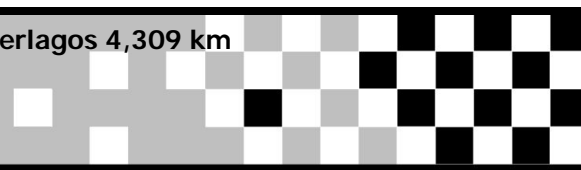

1ª Etapa SuperBike Brasil 2016

SUPERBIKE 1000cc

Autódromo de Interlagos 4,309 km

Final Classificatoto

Pos	No.	Class	Name	all BestTm	Diff	Gap	In Sessio	MOTO	Equipe
1	68	P	Diego Faustino	1:38.281			S2 - SBK	Honda CBR 1000RR	Honda Mobil
2	134	P	Wesley Gutierrez	1:38.374	0.093	0.093	S2 - SBK	Kawasaki Ninja ZX-10R	Kawasaki SuperBike Team
3	36	P	Maico Teixeira	1:38.536	0.255	0.162	S2 - SBK	Honda CBR 1000RR	Honda Mobil
4	81	P	Sebastiano Zerbo	1:38.985	0.704	0.449	S2 - SBK	BMW S1000RR	Alex Barros Racing Team
5	88	P	Diego Pretel	1:38.999	0.718	0.014	S2 - SBK	BMW S1000RR	
6	51	P	José Luiz T. Cachorrão	1:39.005	0.724	0.006	S2 - SBK	Honda CBR 1000RR	Honda Mobil
7	17	P	Danilo Lewis	1:39.069	0.788	0.064	S2 - SBK	BMW S1000RR	TecFil Racing Team
8	913	P	Fernando Guerra	1:39.211	0.930	0.142	S2 - SBK	Kawasaki Ninja ZX-10R	Motonil Motors / UsatecBSB
9	5	P	Mauro Thomassini	1:39.795	1.514	0.584	S2 - SBK	Kawasaki Ninja ZX-10R	Motom
10	41	P	Massao Nishimoto	1:40.272	1.991	0.477	S2 - SBK	Kawasaki Ninja ZX-10R	Dynel's Racing Team
11	34	P	Bruno Corano	1:40.759	2.478	0.487	S1 - SBK	Kawasaki Ninja ZX-10R	Kawasaki SuperBike Team
12	72	P	Juninho Trudes	1:41.126	2.845	0.367	S1 - SBK	Kawasaki Ninja ZX-10R	RF Racing
13	26	P	Sebastian L. Martinez	1:41.128	2.847	0.002	S1 - SBK	Kawasaki Ninja ZX-10R	Kawasaki Racing Team
14	8	P	Daniel Gurgel	1:41.976	3.695	0.848	S1 - SBK	Kawasaki Ninja ZX-10R	Solo Moto
15	69	P	Marcelo Skaf	1:41.991	3.710	0.015	S1 - SBK	BMW S1000RR	Alex Barros Racing Team
16	44	PA	Alex Borges	1:42.092	3.811	0.101	Classifica	BMW S1000RR	BM Private Team
17	56	PE	Juracy Rodrigues "Black"	1:42.945	4.664	0.853	Classifica	Kawasaki Ninja ZX-10R	Black Day Racing Team
18	6	PA	Jeferson M. Friche	1:43.383	5.102	0.438	Classifica	Honda CBR 1000RR	HG Motos Racing / Sky Commp
19	777	P	Pablo Nunes	1:43.554	5.273	0.171	Classifica	BMW S1000RR	BH Racing
20	47	PA	Fabio Nallin	1:44.152	5.871	0.598	Classifica	Kawasaki Ninja ZX-10R	Misano Racing/Vulcan.bor
21	23	PA	Sharbel El Hajjar	1:44.575	6.294	0.423	Classifica	Kawasaki Ninja ZX-10R	Tom Racing
22	78	PA	Rui Luiz Alves M Cardoso	1:44.583	6.302	0.008	Classifica	Kawasaki Ninja ZX-10R	Pro Racing Team
23	77	PE	Luciano Pokemon	1:45.285	7.004	0.702	Classifica	Kawasaki Ninja ZX-10R	Pkm Racing
24	75	PA	Fabricio de Castro	1:45.336	7.055	0.051	Classifica	Kawasaki Ninja ZX-10R	BH Racing
25	100	PM	Jirios Semaan Abboud	1:46.547	8.266	1.211	Classifica	Kawasaki Ninja ZX-10R	BH Racing
26	3	PA	Daniel Toloni	1:46.686	8.405	0.139	Classifica	Kawasaki Ninja ZX-10R	Misano Racing Team
27	2	PM	Elson Tenebra Otero	1:47.544	9.263	0.858	Classifica	Suzuki GSX-R 1000	Suzuki/Econz/Best Riders/Vaz/C
28	80	P	Mauricio Paludete Lingüiça	1:52.600	14.319	5.056	Classifica	BMW S1000RR	Sport Plus Racing
29	133	PM	Jose Cunha	1:52.654	14.373	0.054	Classifica	Honda CBR 1000RR	Misano Racing