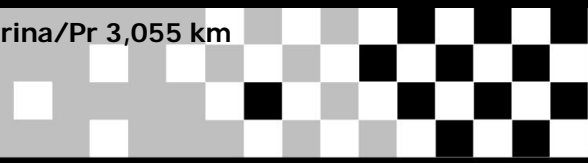

7a Etapa SuperBike Brasil 2016

SuperBike Light 1000cc

Aut Ayrton Senna - Londrina/Pr 3,055 km

Final Classificatórios

Pos	No.	Class	Name	all BestTm	Diff	Gap	In Session	MOTO	Equipe
1	17	L	Cleberson Maicher "Alemão"	1:22.496			S1 - SBK LIC	Kawasaki Ninja ZX-10R	Black Day Racing Team
2	146	L	Rodrigo C. Dazzi	1:23.071	0.575	0.575	S1 - SBK LIC	BMW S1000RR	Giromoto / Ello / Indus
3	42	L	Victor Villaverde	1:23.091	0.595	0.020	S1 - SBK LIC	Kawasaki Ninja ZX-10R	Cerciari Racing School
4	77	L	Marcelo Sanches Moreno	1:23.223	0.727	0.132	S1 - SBK LIC	Kawasaki Ninja ZX-10R	Patricia Lupinetti
5	76	L	Cleber Pires	1:23.364	0.868	0.141	S1 - SBK LIC	Kawasaki Ninja ZX-10R	Tom Racing
6	18	L	Guto Figueiredo	1:23.389	0.893	0.025	S1 - SBK LIC	Kawasaki Ninja ZX-10R	KT5/A2/Passaredo
7	11	L	Marcos Migliorelli	1:23.506	1.010	0.117	S1 - SBK LIC	BMW S1000RR	Everson Racing
8	131	L	Dimitris Katsouropoulou	1:23.857	1.361	0.351	S1 - SBK LIC	BMW S1000RR	Tecfil Racing Team
9	47	LM	Rene Ferreira	1:23.987	1.491	0.130	S1 - SBK LIC	BMW S1000RR	ProRacing Team
10	888	L	Helison Chin				S1 - SBK LIC	BMW S1000RR	Tecfil Racing Team
11	110	L	Jean Vieira	1:24.052	1.556	0.065	Classificatóri	Kawasaki Ninja ZX-10R	Paulinho SuperBikes
12	186	L	Felipe Comerlatto	1:24.562	2.066	0.510	Classificatóri	BMW S1000RR	Pro Racing Team
13	9	LM	Marcos Ramalho	1:24.736	2.240	0.174	Classificatóri	Kawasaki Ninja ZX-10R	PRT - Pitico Racing Team
14	5	LM	Antônio T. de Oliveira JR	1:25.583	3.087	0.847	Classificatóri	Kawasaki Ninja ZX-10R	Qatar Racing Team
15	717	L	Rodrigo de Giovanni	1:26.251	3.755	0.668	Classificatóri	Honda CBR 1000RR	Motonil Motors / UsatecBSB
16	13	L	Carlos Sakurai	1:27.721	5.225	1.470	Classificatóri	BMW S1000RR	Team RS Racing
17	19	L	Rivaldo V. Nunes Borges	1:27.794	5.298	0.073	Classificatóri	Kawasaki Ninja ZX-10R	HG Motos Racing / Sky Comp
18	67	LM	Marcos Senra	1:27.933	5.437	0.139	Classificatóri	BMW S1000RR	Moretti Racing Team
19	121	L	Ramon Miquellini	1:28.410	5.914	0.477	Classificatóri	Honda CBR 1000RR	Qatar Racing Team Brasil
20	145	LM	Nelson Gonçalves "Mágico"	1:29.087	6.591	0.677	Classificatóri	Suzuki GSX-R 1000	Os impossiveis
21	8	LM	Michel Semaan Abboud	1:29.610	7.114	0.523	Classificatóri	Kawasaki Ninja ZX-10R	BH Racing
22	86	LM	Edson Errera	1:32.556	10.060	2.946	Classificatóri	Honda CBR 1000RR	Errera Racing
23	10	L	Walteny Amaral "Scooby"	1:34.248	11.752	1.692	Classificatóri	Kawasaki Ninja ZX-10R	Qatar Racing Team