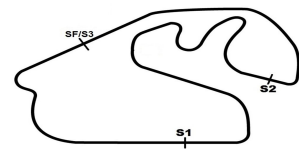

## 5a Etapa SuperBike Brasil 2016

Sorted on Best Lap time

600cc SUPERSPORT

Autódromo de Interlagos 4,309 km

2o TREINO LIVRE - 600ss

19/08/2016 11:20

Practice started at 11:21:23

Pos	No.	Class	Name	Laps	Best Tm	Diff	Gap	n Lap	MOTO	Equipe
44	65	600M	Valter Rubino	4	1:57.348	17.351	0.887	3	Kawasaki Ninja ZX-6R	Misano Racing Team
45	165		Genilton Batista	4	2:01.078	21.081	3.730	3		
46	52	600M	Rubens L. Arenas Bosch	8	2:03.531	23.534	2.453	8	Kawasaki Ninja ZX-6R	Duende Racing
47	15	600	Willian Ribeiro	1	2:13.817	33.820	10.286	1	Kawasaki Ninja ZX-6R	WR Racing Team
48	61	P	Victor Luciano					0	Kawasaki Ninja ZX-6R	DVL Racing team