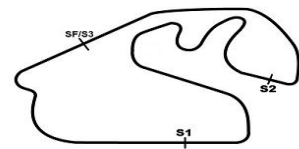

5a Etapa SuperBike Brasil 2016

Sorted on Best Lap time

600cc SUPERSPORT

Autódromo de Interlagos 4,309 km

2o TREINO CLASSIFICATÓRIO - 600ss

20/08/2016 12:35

Qualifying started at 13:01:14

Pos	No.	Class	Name	Laps	Best Tm	Diff	Gap n Lap	MOTO	Equipe	
44	165	PA	Genilton Batista	8	2:00.377	16.477	1.587	4	Yamaha YZF-R6	NRT Nordeste Racing Team
45	65	600M	Valter Rubino	8	2:00.564	16.664	0.187	7	Kawasaki Ninja ZX-6R	Misano Racing Team
46	888	600	Henrique Ferro	4	2:01.982	18.082	1.418	2	Kawasaki Ninja ZX-6R	MCW Racing Team
47	999	P	Marcos Fortunato	1	2:05.445	21.545	3.463	1	Kawasaki Ninja ZX-6R	Sport Plus Racing
48	52	600M	Rubens L. Arenas Bosch	9	2:10.241	26.341	4.796	9	Kawasaki Ninja ZX-6R	Duende Racing
49	27	PA	Marcelo Lemes					0	Triumph Daytona 675	TecFil Racing Team