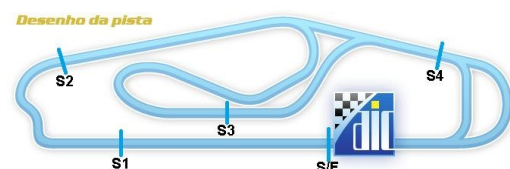

5a ETAPA CAMP METROPOLITANO

5a ETAPA SPRINT RACE

VELOCIDADE NO ASFALTO 2014

SPRINT RACE

AUT INT RAUL BOESEL 3,765 km

1o TREINO LIVRE - SPRINT RACE

22/08/2014 10:06

Practice (40:00 Time) started at 10:10:00

Lap	Lap Tm	S1	S2	S3	S4	S5
(39)						
1	1:44.355	13.347	19.034	40.770	12.547	18.657
2	1:32.559	7.915	16.268	38.364	11.745	18.267
3	1:30.722	7.822	15.456	37.944	11.452	18.048
4	1:49.965	7.832	29.679	42.299	11.765	18.390