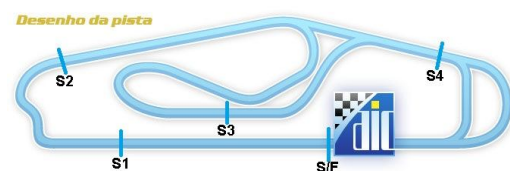

5a ETAPA CAMP METROPOLITANO

5a ETAPA SPRINT RACE

VELOCIDADE NO ASFALTO 2014

MARCAS

AUT INT RAUL BOESEL 3,765 km

3o TREINO LIVRE - MARCAS

22/08/2014 14:18

Practice (30:00 Time) started at 14:19:58

Lap	Lap Tm	S1	S2	S3	S4	S5	Lap	Lap Tm	S1	S2	S3	S4	S5
7	1:46.039	8.559	18.754	44.153	13.319	21.254							
8	1:46.284	8.616	18.541	44.501	13.324	21.302							
9	1:46.078	8.560	18.743	44.198	13.406	21.171							
10	1:46.358	8.599	18.738	44.303	13.453	21.265							
11	1:46.628	8.538	18.881	44.713	13.388	21.108							
12	1:47.621	8.527	18.788	44.339	14.379	21.588							
13	1:46.374	8.390	18.513	44.679	13.407	21.385							
14	1:46.854		44.470	13.376	21.794								